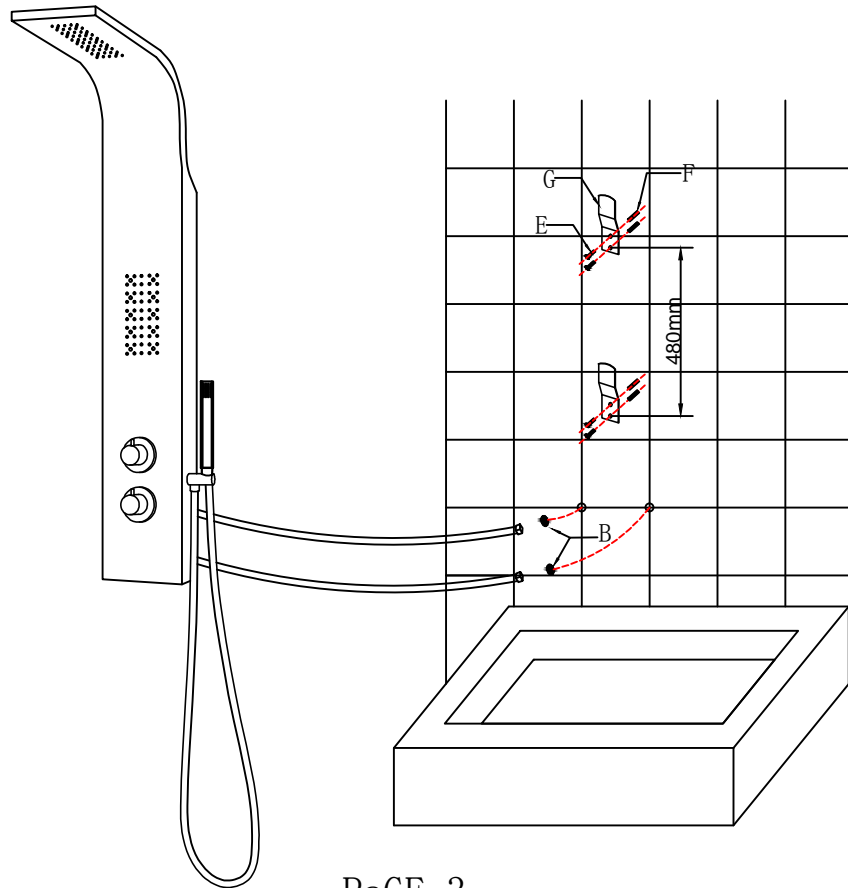

shower panel

MODEL : ID910-LED

PaGE 3

PaGE 1

No.	Description	QTY
A		1
B		4
C		1
D		1
E		4
F		4
G		2