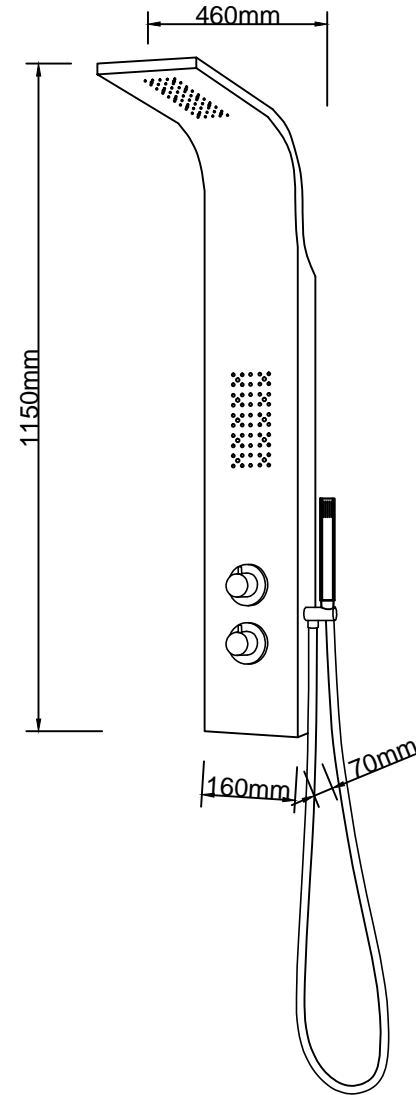

shower panel

MODEL : ID910-LED

PaGE 3

PaGE 1

No.	Description	QTY
A		1
B		4
C		1
D		1
E		4
F		4
G		2