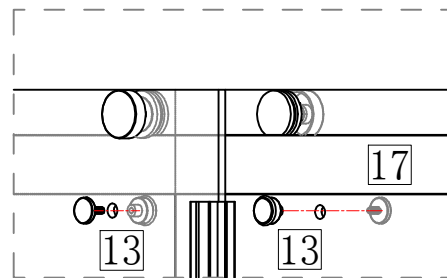

1

10

9

NO.	Name	Specifications	Picture	Quantity
01	Bolt			5PCS
02	Stainless steel wall strip			1PCS
03	Screw	ST4x35		3PCS
04	Impact-preventing			4PCS
05	Backsplash kit 1			2PCS
06	Corner pieces			1PCS
07	Stainless steel bar			1PCS
08	Backsplash kit 2			1PCS
09	Screw	ST4x25		2PCS
10	Screw	ST4x25		2PCS
11	Hole trim cover			2PCS
12	handle			2PCS
13	Defend jump nail			4PCS
14	Collision block			4PCS
15	Screw	ST5x50		2PCS
16	The pulley			4PCS
17	Orbital			1PCS
18	Wall bracket			2PCS
19	Wall set cover plate			1PCS
20	Fixed glass			1PCS
21	Sliding glass door			2PCS

2

Level 	Drill bit  Ø3mm  Ø6mm	Electrical drill 
Pencil 	Tape 	Screwdriver 
scissors 	Caulker 	Rubber hammer 

size	A(mm)	B(mm)
AxB	L±10	L±10

3

8

7

L

4