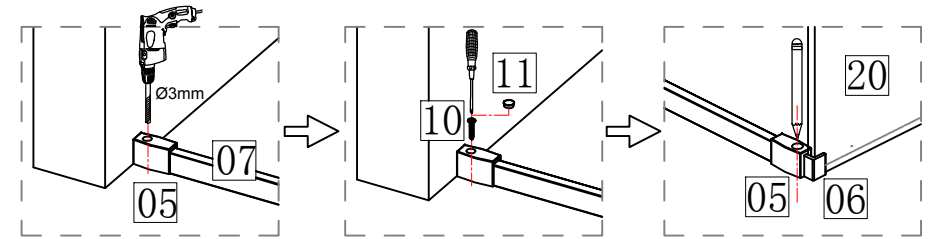

1

10

9

NO.	Name	Specifications	Picture	Quantity
01	Bolt			5PCS
02	Stainless steel wall strip			1PCS
03	Screw	ST4x35		3PCS
04	Impact-preventing			4PCS
05	Backsplash kit 1			2PCS
06	Corner pieces			1PCS
07	Stainless steel bar			1PCS
08	Backsplash kit 2			1PCS
09	Screw	ST4x25		2PCS
10	Screw	ST4x25		2PCS
11	Hole trim cover			2PCS
12	handle			2PCS
13	Defend jump nail			4PCS
14	Collision block			4PCS
15	Screw	ST5x50		2PCS
16	The pulley			4PCS
17	Orbital			1PCS
18	Wall bracket			2PCS
19	Wall set cover plate			1PCS
20	Fixed glass			1PCS
21	Sliding glass door			2PCS

2

Level 	Drill bit  Ø3mm  Ø6mm	Electrical drill 
Pencil 	Tape 	Screwdriver 
scissors 	Caulker 	Rubber hammer 

size	A(mm)	B(mm)
AxB	L±10	L±10

3

8

7

L

4