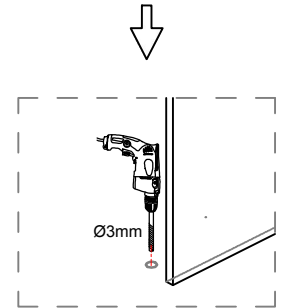

1

10

9

NO.	Name	Specifications	Picture	Quantity
01	Bolt			5PCS
02	Stainless steel wall strip			1PCS
03	Screw	ST4x35		3PCS
04	Impact-preventing			4PCS
05	Backsplash kit 1			2PCS
06	Corner pieces			1PCS
07	Stainless steel bar			1PCS
08	Backsplash kit 2			1PCS
09	Screw	ST4x25		2PCS
10	Screw	ST4x25		2PCS
11	Hole trim cover			2PCS
12	handle			2PCS
13	Defend jump nail			4PCS
14	Collision block			4PCS
15	Screw	ST5x50		2PCS
16	The pulley			4PCS
17	Orbital			1PCS
18	Wall bracket			2PCS
19	Wall set cover plate			1PCS
20	Fixed glass			1PCS
21	Sliding glass door			2PCS

2

Level 	Drill bit  Ø3mm  Ø6mm	Electrical drill 
Pencil 	Tape 	Screwdriver 
scissors 	Caulker 	Rubber hammer 

size	A(mm)	B(mm)
AxB	L±10	L±10

3

8

7

L

4