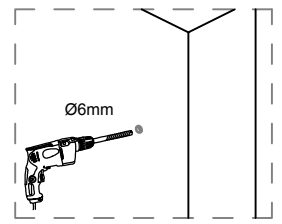

1

10

9

NO.	Name	Specifications	Picture	Quantity
01	Bolt			5PCS
02	Stainless steel wall strip			1PCS
03	Screw	ST4x35		3PCS
04	Impact-preventing			4PCS
05	Backsplash kit 1			2PCS
06	Corner pieces			1PCS
07	Stainless steel bar			1PCS
08	Backsplash kit 2			1PCS
09	Screw	ST4x25		2PCS
10	Screw	ST4x25		2PCS
11	Hole trim cover			2PCS
12	handle			2PCS
13	Defend jump nail			4PCS
14	Collision block			4PCS
15	Screw	ST5x50		2PCS
16	The pulley			4PCS
17	Orbital			1PCS
18	Wall bracket			2PCS
19	Wall set cover plate			1PCS
20	Fixed glass			1PCS
21	Sliding glass door			2PCS

2

Level 	Drill bit  Ø3mm  Ø6mm	Electrical drill 
Pencil 	Tape 	Screwdriver 
scissors 	Caulker 	Rubber hammer 

size	A(mm)	B(mm)
AxB	L±10	L±10

3

8

7

L

4