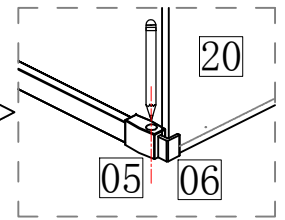

1

10

9

NO.	Name	Specifications	Picture	Quantity
01	Bolt			5PCS
02	Stainless steel wall strip			1PCS
03	Screw	ST4x35		3PCS
04	Impact-preventing			4PCS
05	Backsplash kit 1			2PCS
06	Corner pieces			1PCS
07	Stainless steel bar			1PCS
08	Backsplash kit 2			1PCS
09	Screw	ST4x25		2PCS
10	Screw	ST4x25		2PCS
11	Hole trim cover			2PCS
12	handle			2PCS
13	Defend jump nail			4PCS
14	Collision block			4PCS
15	Screw	ST5x50		2PCS
16	The pulley			4PCS
17	Orbital			1PCS
18	Wall bracket			2PCS
19	Wall set cover plate			1PCS
20	Fixed glass			1PCS
21	Sliding glass door			2PCS

2

Level 	Drill bit  Ø3mm  Ø6mm	Electrical drill 
Pencil 	Tape 	Screwdriver 
scissors 	Caulker 	Rubber hammer 

size	A(mm)	B(mm)
AxB	L±10	L±10

3

8

7

L

4