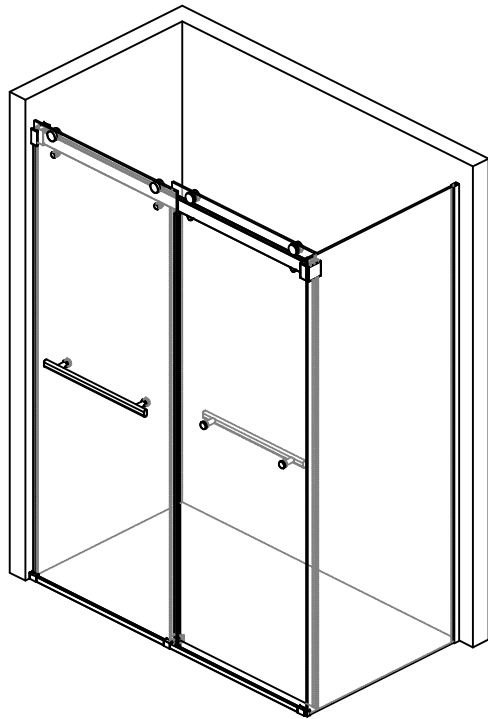

1

10

9

NO.	Name	Specifications	Picture	Quantity
01	Bolt			5PCS
02	Stainless steel wall strip			1PCS
03	Screw	ST4x35		3PCS
04	Impact-preventing			4PCS
05	Backsplash kit 1			2PCS
06	Corner pieces			1PCS
07	Stainless steel bar			1PCS
08	Backsplash kit 2			1PCS
09	Screw	ST4x25		2PCS
10	Screw	ST4x25		2PCS
11	Hole trim cover			2PCS
12	handle			2PCS
13	Defend jump nail			4PCS
14	Collision block			4PCS
15	Screw	ST5x50		2PCS
16	The pulley			4PCS
17	Orbital			1PCS
18	Wall bracket			2PCS
19	Wall set cover plate			1PCS
20	Fixed glass			1PCS
21	Sliding glass door			2PCS

2

Level 	Drill bit  Ø3mm  Ø6mm	Electrical drill 
Pencil 	Tape 	Screwdriver 
scissors 	Caulker 	Rubber hammer 

size	A(mm)	B(mm)
AxB	L±10	L±10

3

8

7

L

4