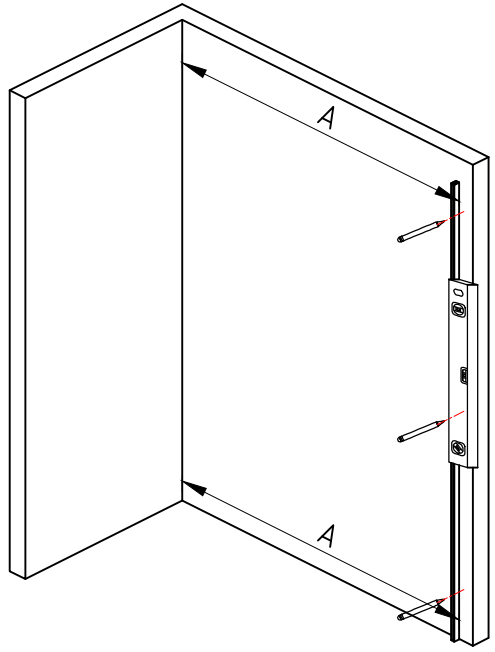

1

10

9

NO.	Name	Specifications	Picture	Quantity
01	Bolt			5PCS
02	Stainless steel wall strip			1PCS
03	Screw	ST4x35		3PCS
04	Impact-preventing			4PCS
05	Backsplash kit 1			2PCS
06	Corner pieces			1PCS
07	Stainless steel bar			1PCS
08	Backsplash kit 2			1PCS
09	Screw	ST4x25		2PCS
10	Screw	ST4x25		2PCS
11	Hole trim cover			2PCS
12	handle			2PCS
13	Defend jump nail			4PCS
14	Collision block			4PCS
15	Screw	ST5x50		2PCS
16	The pulley			4PCS
17	Orbital			1PCS
18	Wall bracket			2PCS
19	Wall set cover plate			1PCS
20	Fixed glass			1PCS
21	Sliding glass door			2PCS

2

Level 	Drill bit  Ø3mm  Ø6mm	Electrical drill 
Pencil 	Tape 	Screwdriver 
scissors 	Caulker 	Rubber hammer 

size	A(mm)	B(mm)
AxB	L±10	L±10

3

8

7

L

4