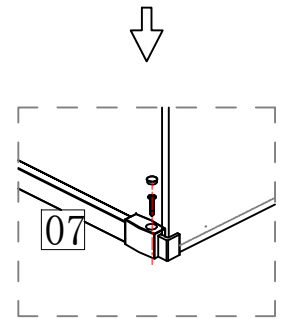

1

10

9

NO.	Name	Specifications	Picture	Quantity
01	Bolt			5PCS
02	Stainless steel wall strip			1PCS
03	Screw	ST4x35		3PCS
04	Impact-preventing			4PCS
05	Backsplash kit 1			2PCS
06	Corner pieces			1PCS
07	Stainless steel bar			1PCS
08	Backsplash kit 2			1PCS
09	Screw	ST4x25		2PCS
10	Screw	ST4x25		2PCS
11	Hole trim cover			2PCS
12	handle			2PCS
13	Defend jump nail			4PCS
14	Collision block			4PCS
15	Screw	ST5x50		2PCS
16	The pulley			4PCS
17	Orbital			1PCS
18	Wall bracket			2PCS
19	Wall set cover plate			1PCS
20	Fixed glass			1PCS
21	Sliding glass door			2PCS

2

Level 	Drill bit  Ø3mm  Ø6mm	Electrical drill 
Pencil 	Tape 	Screwdriver 
scissors 	Caulker 	Rubber hammer 

size	A(mm)	B(mm)
AxB	L±10	L±10

3

8

7

L

4