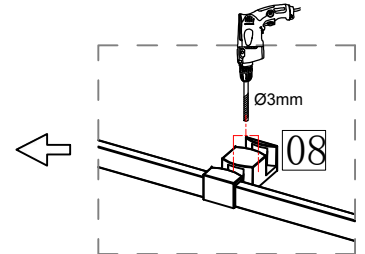

1

10

9

NO.	Name	Specifications	Picture	Quantity
01	Bolt			5PCS
02	Stainless steel wall strip			1PCS
03	Screw	ST4x35		3PCS
04	Impact-preventing			4PCS
05	Backsplash kit 1			2PCS
06	Corner pieces			1PCS
07	Stainless steel bar			1PCS
08	Backsplash kit 2			1PCS
09	Screw	ST4x25		2PCS
10	Screw	ST4x25		2PCS
11	Hole trim cover			2PCS
12	handle			2PCS
13	Defend jump nail			4PCS
14	Collision block			4PCS
15	Screw	ST5x50		2PCS
16	The pulley			4PCS
17	Orbital			1PCS
18	Wall bracket			2PCS
19	Wall set cover plate			1PCS
20	Fixed glass			1PCS
21	Sliding glass door			2PCS

2

Level 	Drill bit  Ø3mm  Ø6mm	Electrical drill 
Pencil 	Tape 	Screwdriver 
scissors 	Caulker 	Rubber hammer 

size	A(mm)	B(mm)
AxB	L±10	L±10

3

8

7

L

4