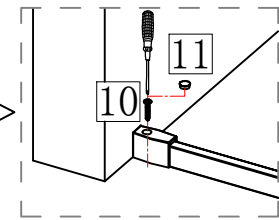

1

10

9

NO.	Name	Specifications	Picture	Quantity
01	Bolt			5PCS
02	Stainless steel wall strip			1PCS
03	Screw	ST4x35		3PCS
04	Impact-preventing			4PCS
05	Backsplash kit 1			2PCS
06	Corner pieces			1PCS
07	Stainless steel bar			1PCS
08	Backsplash kit 2			1PCS
09	Screw	ST4x25		2PCS
10	Screw	ST4x25		2PCS
11	Hole trim cover			2PCS
12	handle			2PCS
13	Defend jump nail			4PCS
14	Collision block			4PCS
15	Screw	ST5x50		2PCS
16	The pulley			4PCS
17	Orbital			1PCS
18	Wall bracket			2PCS
19	Wall set cover plate			1PCS
20	Fixed glass			1PCS
21	Sliding glass door			2PCS

2

Level 	Drill bit  Ø3mm  Ø6mm	Electrical drill 
Pencil 	Tape 	Screwdriver 
scissors 	Caulker 	Rubber hammer 

size	A(mm)	B(mm)
AxB	L±10	L±10

3

8

7

L

4