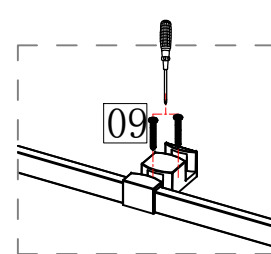

1

10

9

NO.	Name	Specifications	Picture	Quantity
01	Bolt			5PCS
02	Stainless steel wall strip			1PCS
03	Screw	ST4x35		3PCS
04	Impact-preventing			4PCS
05	Backsplash kit 1			2PCS
06	Corner pieces			1PCS
07	Stainless steel bar			1PCS
08	Backsplash kit 2			1PCS
09	Screw	ST4x25		2PCS
10	Screw	ST4x25		2PCS
11	Hole trim cover			2PCS
12	handle			2PCS
13	Defend jump nail			4PCS
14	Collision block			4PCS
15	Screw	ST5x50		2PCS
16	The pulley			4PCS
17	Orbital			1PCS
18	Wall bracket			2PCS
19	Wall set cover plate			1PCS
20	Fixed glass			1PCS
21	Sliding glass door			2PCS

2

Level 	Drill bit  Ø3mm  Ø6mm	Electrical drill 
Pencil 	Tape 	Screwdriver 
scissors 	Caulker 	Rubber hammer 

size	A(mm)	B(mm)
AxB	L±10	L±10

3

8

7

L

4