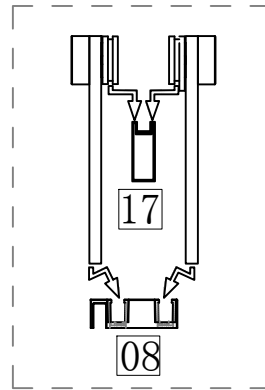

1

10

9

NO.	Name	Specifications	Picture	Quantity
01	Bolt			5PCS
02	Stainless steel wall strip			1PCS
03	Screw	ST4x35		3PCS
04	Impact-preventing			4PCS
05	Backsplash kit 1			2PCS
06	Corner pieces			1PCS
07	Stainless steel bar			1PCS
08	Backsplash kit 2			1PCS
09	Screw	ST4x25		2PCS
10	Screw	ST4x25		2PCS
11	Hole trim cover			2PCS
12	handle			2PCS
13	Defend jump nail			4PCS
14	Collision block			4PCS
15	Screw	ST5x50		2PCS
16	The pulley			4PCS
17	Orbital			1PCS
18	Wall bracket			2PCS
19	Wall set cover plate			1PCS
20	Fixed glass			1PCS
21	Sliding glass door			2PCS

2

Level 	Drill bit  Ø3mm  Ø6mm	Electrical drill 
Pencil 	Tape 	Screwdriver 
scissors 	Caulker 	Rubber hammer 

size	A(mm)	B(mm)
AxB	L±10	L±10

3

8

7

L

4