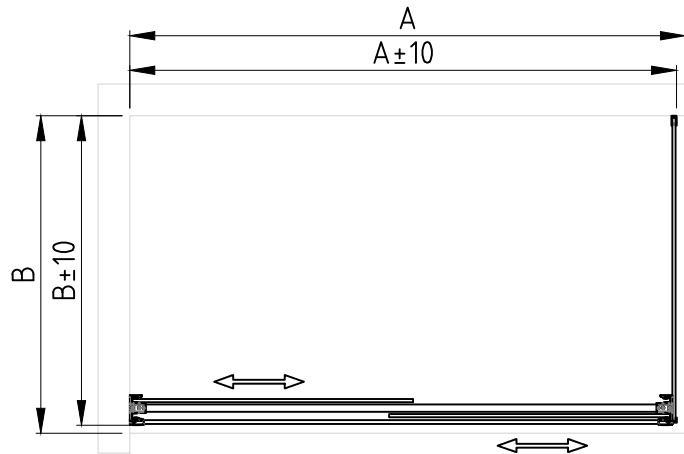

1

10

9

NO.	Name	Specifications	Picture	Quantity
01	Bolt			5PCS
02	Stainless steel wall strip			1PCS
03	Screw	ST4x35		3PCS
04	Impact-preventing			4PCS
05	Backsplash kit 1			2PCS
06	Corner pieces			1PCS
07	Stainless steel bar			1PCS
08	Backsplash kit 2			1PCS
09	Screw	ST4x25		2PCS
10	Screw	ST4x25		2PCS
11	Hole trim cover			2PCS
12	handle			2PCS
13	Defend jump nail			4PCS
14	Collision block			4PCS
15	Screw	ST5x50		2PCS
16	The pulley			4PCS
17	Orbital			1PCS
18	Wall bracket			2PCS
19	Wall set cover plate			1PCS
20	Fixed glass			1PCS
21	Sliding glass door			2PCS

2

Level 	Drill bit  Ø3mm  Ø6mm	Electrical drill 
Pencil 	Tape 	Screwdriver 
scissors 	Caulker 	Rubber hammer 

size	A(mm)	B(mm)
AxB	L±10	L±10

3

8

7

L

4