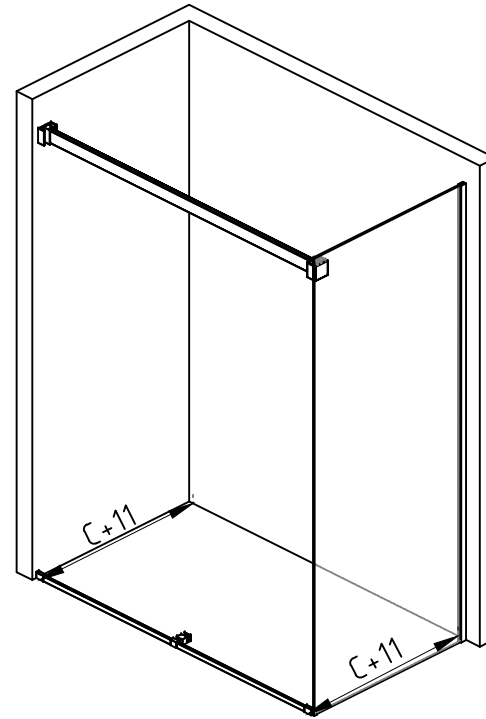

1

10

9

NO.	Name	Specifications	Picture	Quantity
01	Bolt			5PCS
02	Stainless steel wall strip			1PCS
03	Screw	ST4x35		3PCS
04	Impact-preventing			4PCS
05	Backsplash kit 1			2PCS
06	Corner pieces			1PCS
07	Stainless steel bar			1PCS
08	Backsplash kit 2			1PCS
09	Screw	ST4x25		2PCS
10	Screw	ST4x25		2PCS
11	Hole trim cover			2PCS
12	handle			2PCS
13	Defend jump nail			4PCS
14	Collision block			4PCS
15	Screw	ST5x50		2PCS
16	The pulley			4PCS
17	Orbital			1PCS
18	Wall bracket			2PCS
19	Wall set cover plate			1PCS
20	Fixed glass			1PCS
21	Sliding glass door			2PCS

2

Level 	Drill bit  Ø3mm  Ø6mm	Electrical drill 
Pencil 	Tape 	Screwdriver 
scissors 	Caulker 	Rubber hammer 

size	A(mm)	B(mm)
AxB	L±10	L±10

3

8

7

L

4