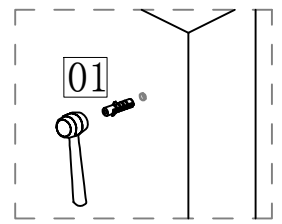

1

10

9

NO.	Name	Specifications	Picture	Quantity
01	Bolt			5PCS
02	Stainless steel wall strip			1PCS
03	Screw	ST4x35		3PCS
04	Impact-preventing			4PCS
05	Backsplash kit 1			2PCS
06	Corner pieces			1PCS
07	Stainless steel bar			1PCS
08	Backsplash kit 2			1PCS
09	Screw	ST4x25		2PCS
10	Screw	ST4x25		2PCS
11	Hole trim cover			2PCS
12	handle			2PCS
13	Defend jump nail			4PCS
14	Collision block			4PCS
15	Screw	ST5x50		2PCS
16	The pulley			4PCS
17	Orbital			1PCS
18	Wall bracket			2PCS
19	Wall set cover plate			1PCS
20	Fixed glass			1PCS
21	Sliding glass door			2PCS

2

Level 	Drill bit  Ø3mm  Ø6mm	Electrical drill 
Pencil 	Tape 	Screwdriver 
scissors 	Caulker 	Rubber hammer 

size	A(mm)	B(mm)
AxB	L±10	L±10

3

8

7

L

4