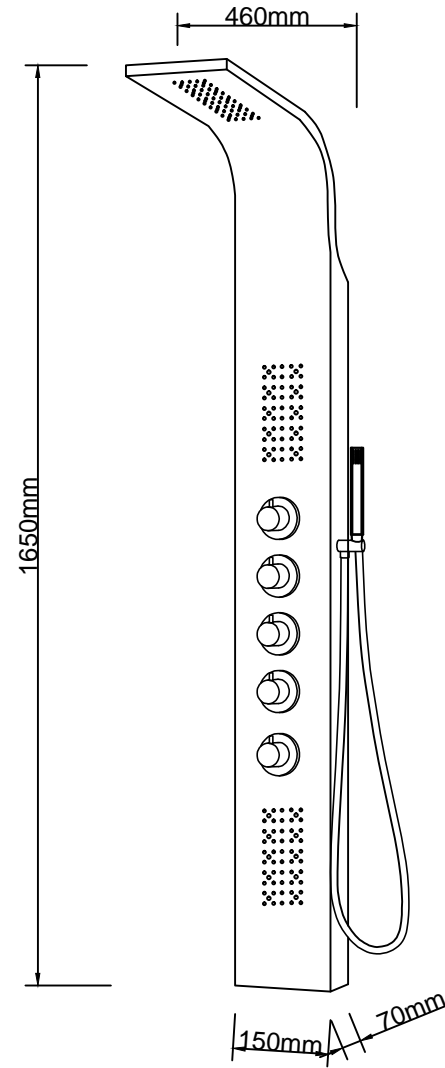

shower panel

MODEL : ID-903LED

PaGE 3

PaGE 1

No.	Description	QTY
A		1
B		4
C		1
D		1
E		4
F		4
G		2