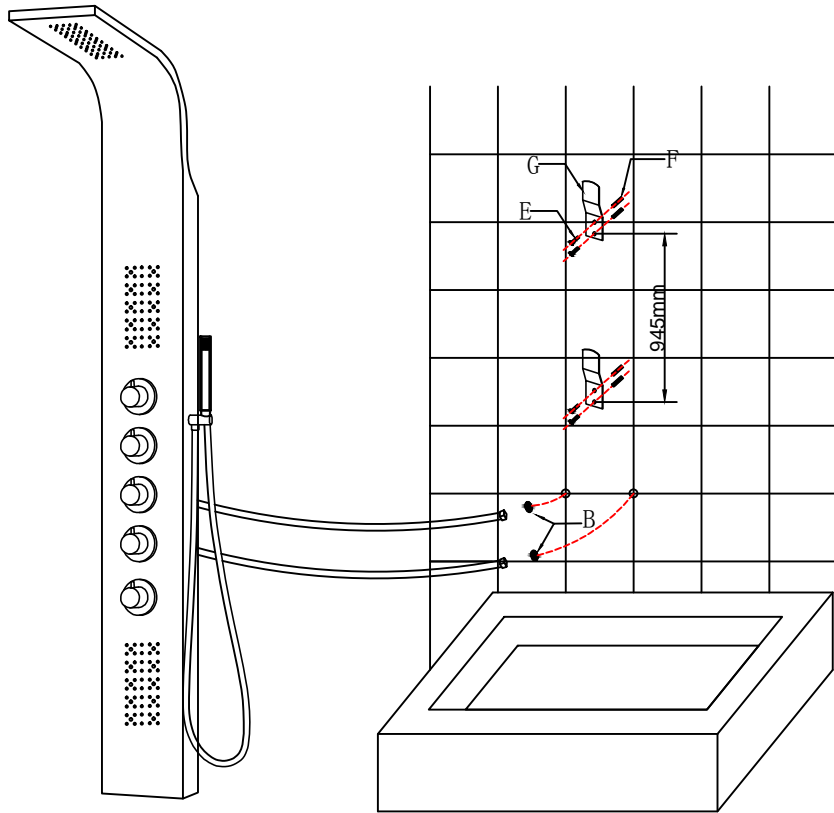

shower panel

MODEL : ID-903LED

PaGE 3

PaGE 1

No.	Description	QTY
A		1
B		4
C		1
D		1
E		4
F		4
G		2